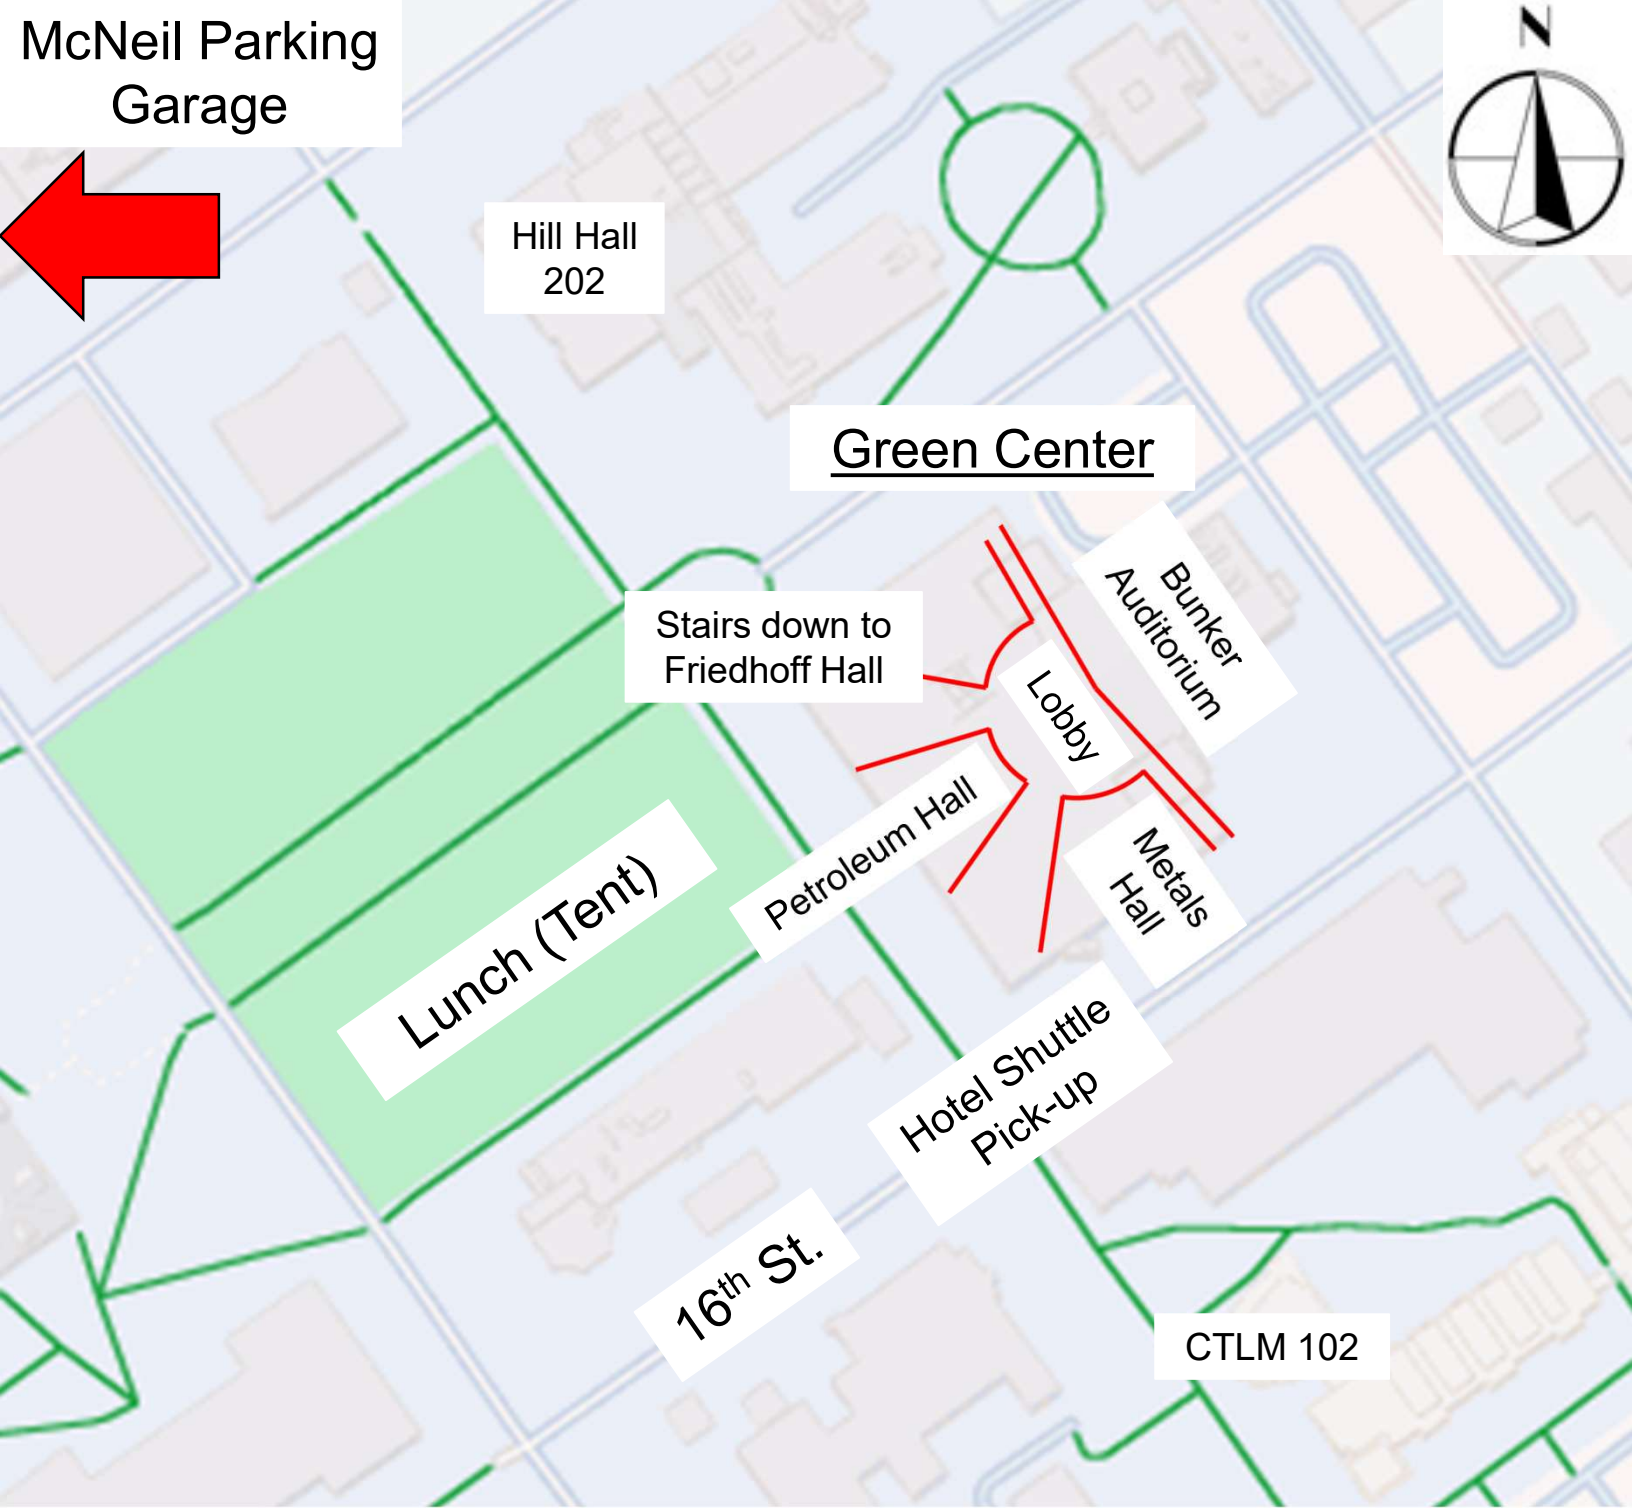

McNeil Parking  
Garage

Hill Hall  
202

Green Center

Stairs down to  
Friedhoff Hall

Bunker  
Auditorium

Lobby

Petroleum Hall

Metals  
Hall

Lunch (Tent)

Hotel Shuttle  
Pick-up

16<sup>th</sup> St.

CTLM 102

**Green Center**

- Bunker Auditorium – Keynotes / Plenary Sessions / Petroleum Unconventional Track / Showcase Sessions
- Lobby – Exhibits / Receptions
- Metals Hall – Mining Track
- Petroleum Hall – Petroleum Conventional Track / Storage & Sequestration Track
- Friedhoff Hall – Showcase Sessions / Poster Sessions / Receptions

**CTLM 102**

- Geothermal Track / Interdisciplinary Track / Petroleum Conventional Track

**Hill Hall 202**

- Civil Track / Interdisciplinary Track